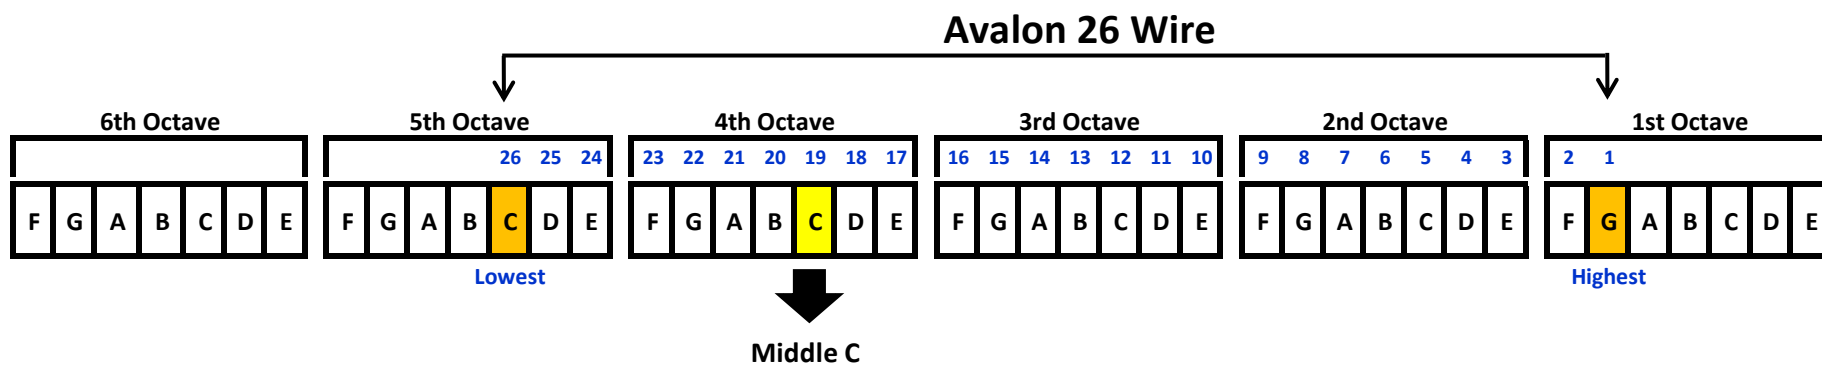

34-String Range (Celtic / Sierra / Catalina / Nova)

30-String Range (Sierra / Axline / Nino / Rental 30 / Nylon 30)

28-String Range (Shanti)

26-String Range (Christina)

25-String Range (Christina)

25-String Range (Avalon / McCall)

22-String Range (Zephyr / Avalon)

Fluorocarbon Strung Triplet Harps:

Ventana 32

36-String Range (Signature / Sierra)

Wire-Strung Triplet Harps:

Luna Wire 35

Exelle II Wire 33

Irish 25 Wire