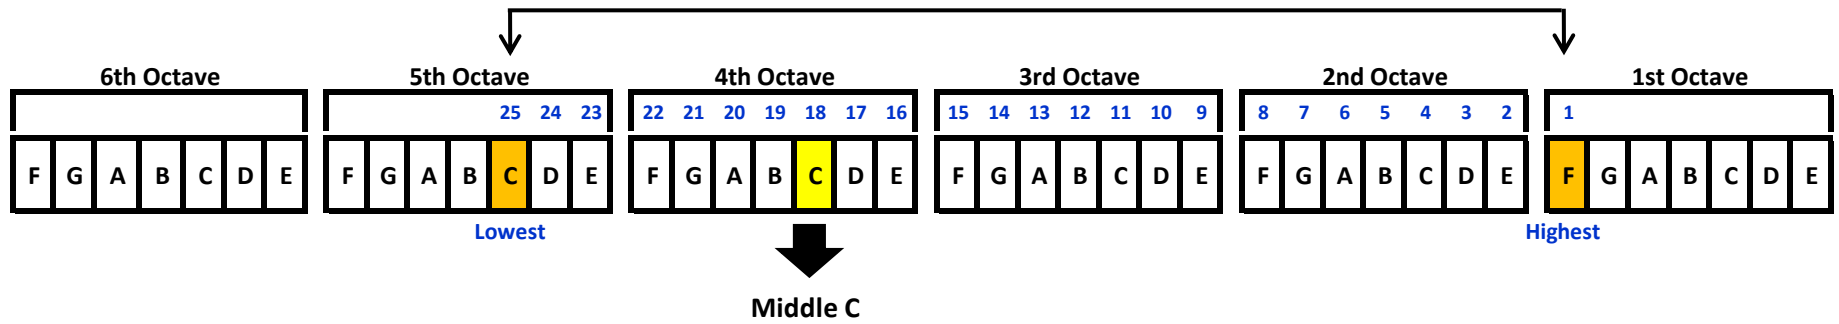

34-String Range (Celtic / Sierra / Catalina / Nova)

30-String Range (Sierra / Axline / Nino / Rental 30 / Nylon 30)

28-String Range (Shanti)

26-String Range (Christina)

25-String Range (Christina)

25-String Range (Avalon / McCall)

22-String Range (Zephyr / Avalon)

Fluorocarbon Strung Triplet Harps:

Ventana 32

36-String Range (Signature / Sierra)

Wire-Strung Triplet Harps:

Luna Wire 35

Exelle II Wire 33

Irish 25 Wire