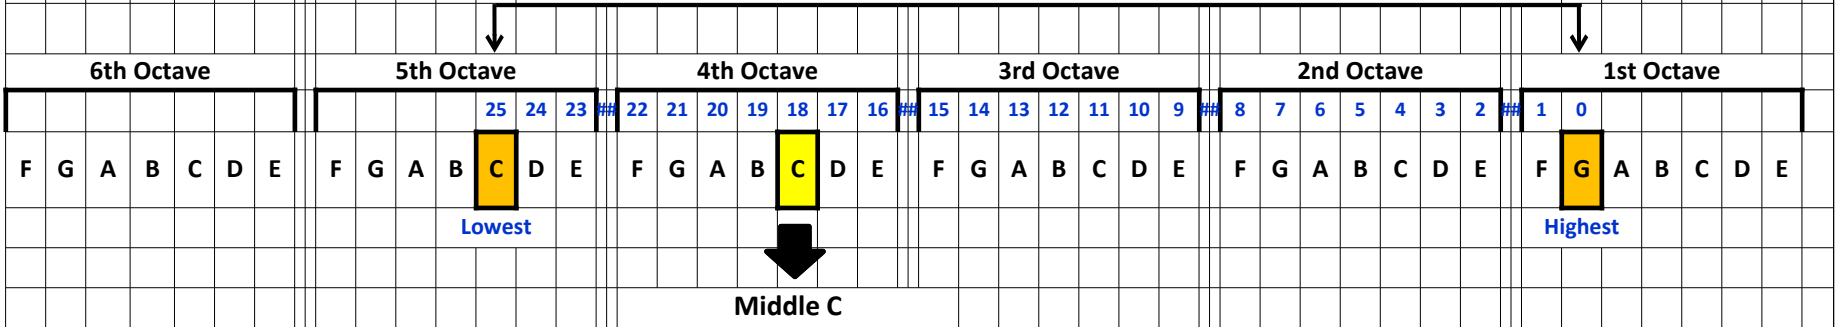

Triplett Harps String Ranges for Nylon Harps

(Numbers in Blue are String Numbers)

38-String Range (Eclipse / Premier)

36-String Range (Signature / Sierra)

34-String Range (Celtic / Sierra / Catalina / Nova)

30-String Range (Sierra / Axline / Nino / Rental 30 / Nylon 30)

28-String Range (Shanti)

26-String Range (Christina)

25-String Range (Christina)

								25	24	23	##	22	21	20	19	18	17	16	##	15	14	13	12	11	10	9	##	8	7	6	5	4	3	2	##	1												
F	G	A	B	C	D	E	F	G	A	B	C	D	E	F	G	A	B	C	D	E	F	G	A	B	C	D	E	F	G	A	B	C	D	E	F	G	A	B	C	D	E	F	G	A	B	C	D	E

Lowest

Middle C

Highest

25-String Range (Avalon / McCall)

6th Octave					5th Octave					4th Octave					3rd Octave					2nd Octave					1st Octave																							
										25	24	23	22	21	20	##	19	18	17	16	15	14	13	##	12	11	10	9	8	7	6	##	5	4	3	2	1											
F	G	A	B	C	D	E	F	G	A	B	C	D	E	F	G	A	B	C	D	E	F	G	A	B	C	D	E	F	G	A	B	C	D	E	F	G	A	B	C	D	E	F	G	A	B	C	D	E