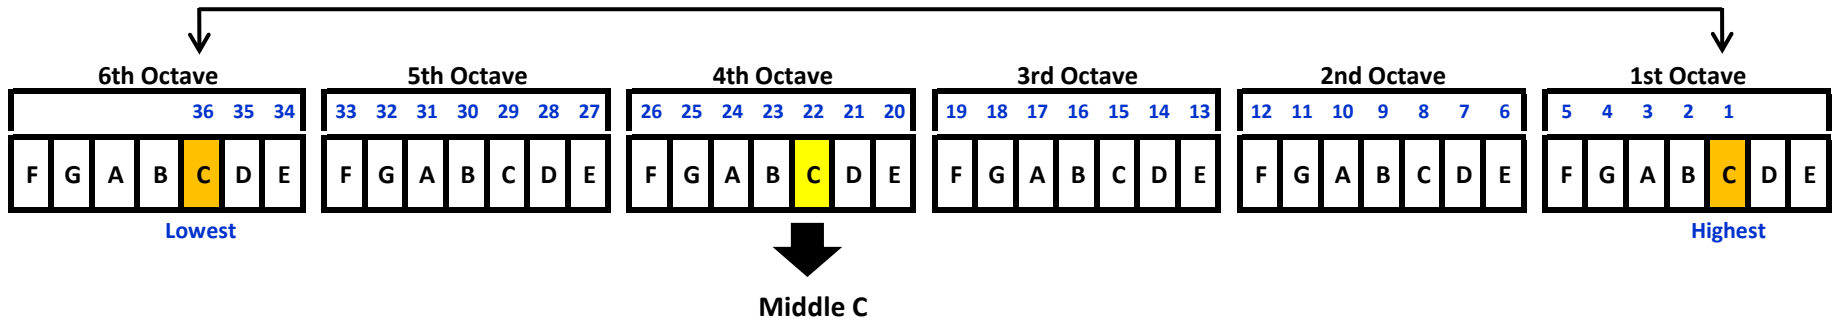

34-String Range (Celtic / Sierra / Catalina / Nova)

30-String Range (Sierra / Axline / Nino / Rental 30 / Nylon 30)

28-String Range (Shanti)

26-String Range (Christina)

25-String Range (Christina)

25-String Range (Avalon / McCall)

22-String Range (Zephyr / Avalon)

Fluorocarbon Strung Triplet Harps:

Ventana 32

36-String Range (Signature / Sierra)

Wire-Strung Triplet Harps:

Luna Wire 35

Exelle II Wire 33

Irish 25 Wire