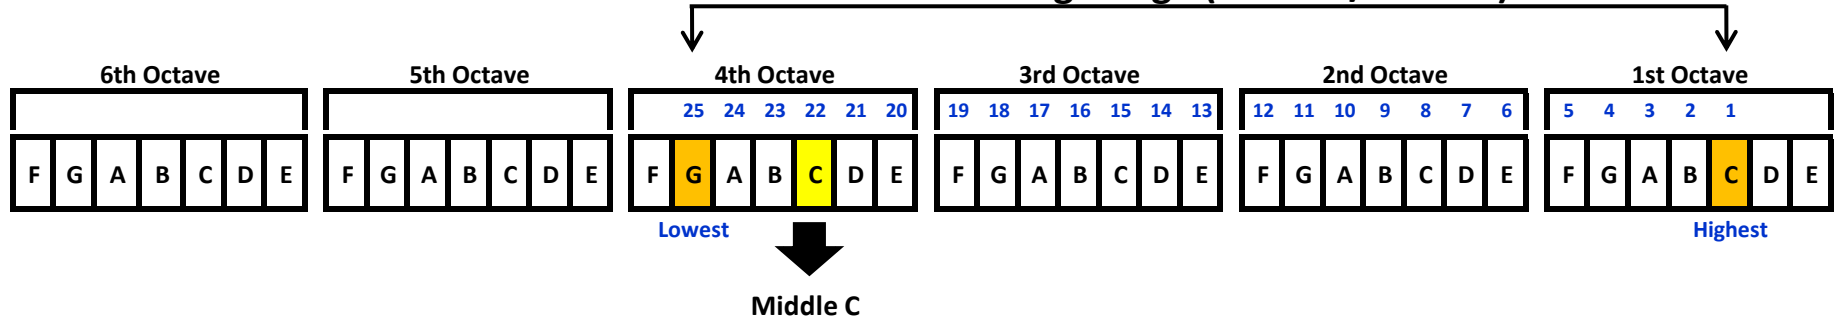

34-String Range (Celtic / Sierra / Catalina / Nova)

30-String Range (Sierra / Axline / Nino / Rental 30 / Nylon 30)

28-String Range (Shanti)

26-String Range (Christina)

25-String Range (Christina)

25-String Range (Avalon / McCall)

22-String Range (Zephyr / Avalon)

Fluorocarbon Strung Triplet Harps:

Ventana 32

36-String Range (Signature / Sierra)

Wire-Strung Triplet Harps:

Luna Wire 35

Exelle II Wire 33

Irish 25 Wire