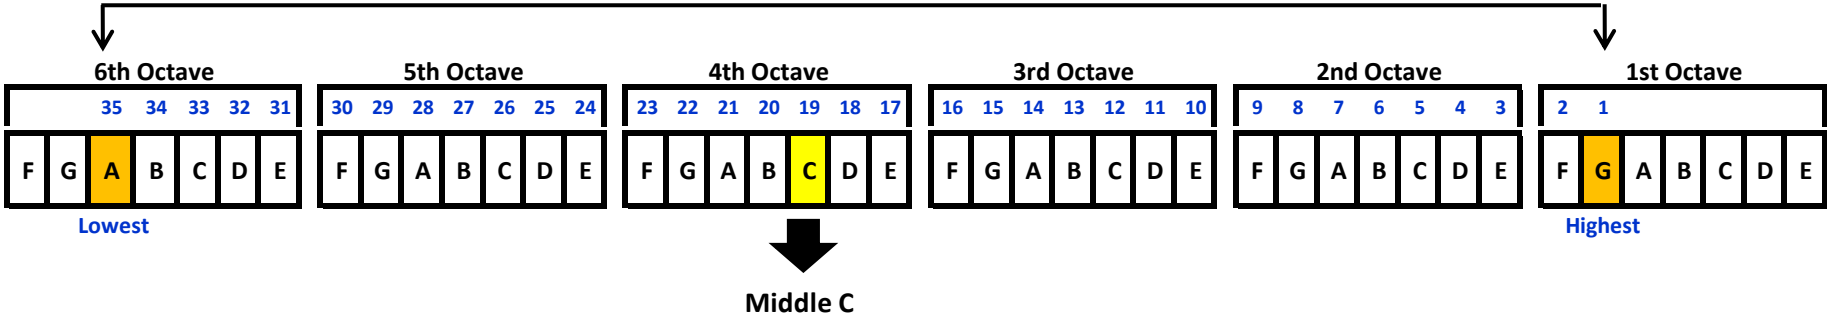

34-String Range (Celtic / Sierra / Catalina / Nova)

30-String Range (Sierra / Axline / Nino / Rental 30 / Nylon 30)

28-String Range (Shanti)

26-String Range (Christina)

25-String Range (Christina)

25-String Range (Avalon / McCall)

22-String Range (Zephyr / Avalon)

Fluorocarbon Strung Triplet Harps:

Ventana 32

36-String Range (Signature / Sierra)

Wire-Strung Triplet Harps:

Luna Wire 35

Exelle II Wire 33

Irish 25 Wire