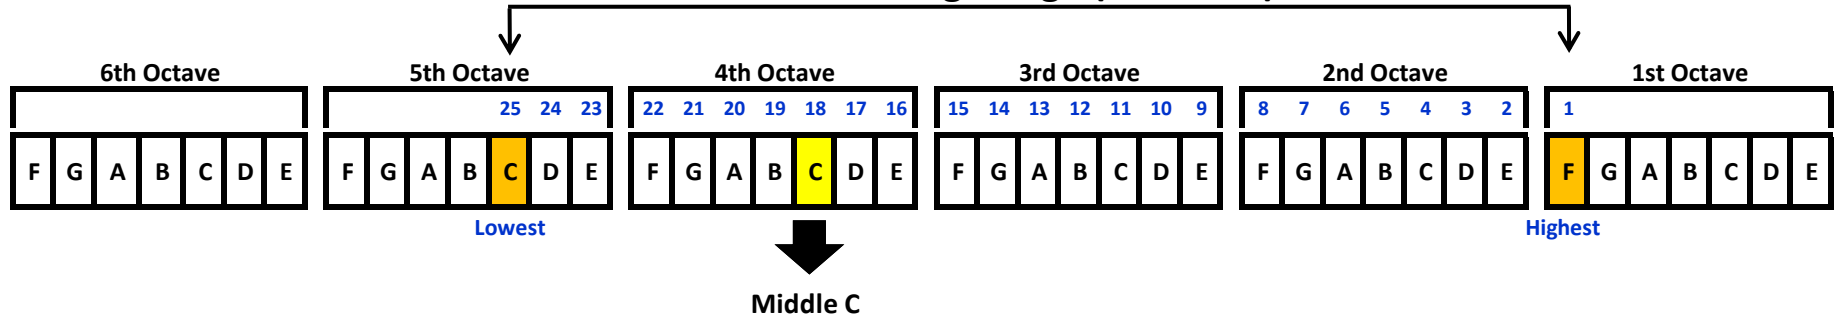

34-String Range (Celtic / Sierra / Catalina / Nova)

30-String Range (Sierra / Axline / Nino / Rental 30 / Nylon 30)

28-String Range (Shanti)

26-String Range (Christina)

25-String Range (Christina)

25-String Range (Avalon / McCall)

22-String Range (Zephyr / Avalon)

Fluorocarbon Strung Triplet Harps:

Ventana 32

36-String Range (Signature / Sierra)

Wire-Strung Triplet Harps:

Luna Wire 35

Exelle II Wire 33

Irish 25 Wire