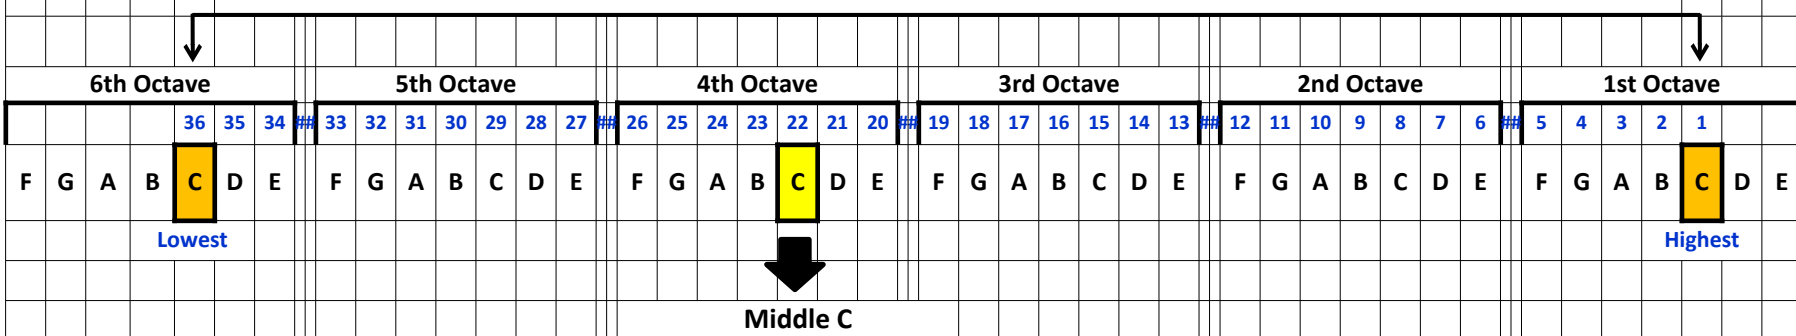

Triplett Harps String Ranges for Nylon Harps

(Numbers in Blue are String Numbers)

38-String Range (Eclipse / Premier)

36-String Range (Signature / Sierra)

34-String Range (Celtic / Sierra / Catalina / Nova)

30-String Range (Sierra / Axline / Nino / Rental 30 / Nylon 30)

28-String Range (Shanti)

26-String Range (Christina)

25-String Range (Christina)

								25	24	23	##	22	21	20	19	18	17	16	##	15	14	13	12	11	10	9	##	8	7	6	5	4	3	2	##	1												
F	G	A	B	C	D	E	F	G	A	B	C	D	E	F	G	A	B	C	D	E	F	G	A	B	C	D	E	F	G	A	B	C	D	E	F	G	A	B	C	D	E	F	G	A	B	C	D	E

Lowest

Middle C

Highest

25-String Range (Avalon / McCall)

6th Octave					5th Octave					4th Octave					3rd Octave					2nd Octave					1st Octave																							
										25	24	23	22	21	20	##	19	18	17	16	15	14	13	##	12	11	10	9	8	7	6	##	5	4	3	2	1											
F	G	A	B	C	D	E	F	G	A	B	C	D	E	F	G	A	B	C	D	E	F	G	A	B	C	D	E	F	G	A	B	C	D	E	F	G	A	B	C	D	E	F	G	A	B	C	D	E