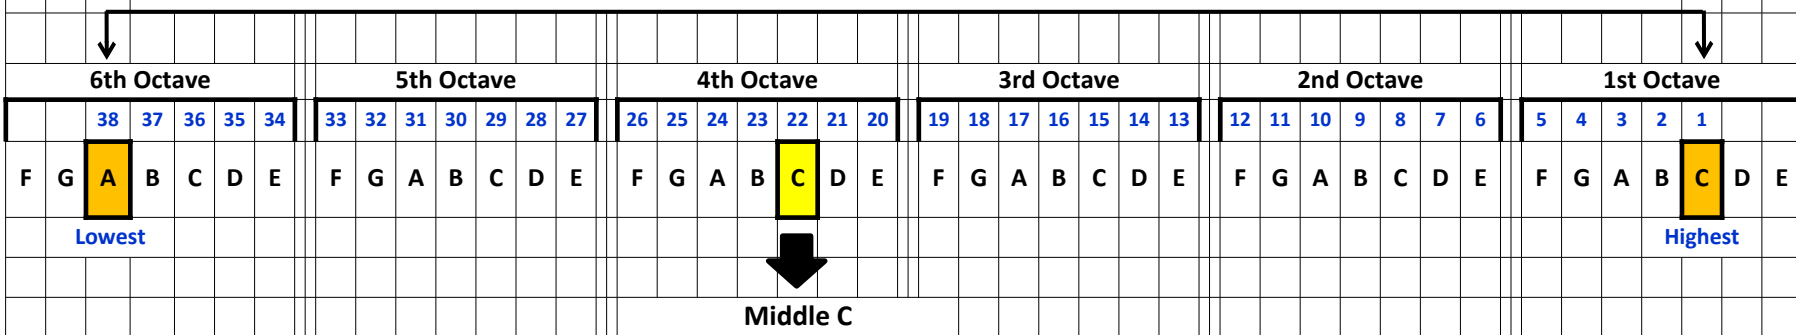

Triplett Harps String Ranges for Nylon Harps

(Numbers in Blue are String Numbers)

38-String Range (Eclipse / Premier)

36-String Range (Signature / Sierra)

34-String Range (Celtic / Sierra / Catalina / Nova)

30-String Range (Sierra / Axline / Nino / Rental 30 / Nylon 30)

28-String Range (Shanti)

26-String Range (Christina)

25-String Range (Christina)

								25	24	23	##	22	21	20	19	18	17	16	##	15	14	13	12	11	10	9	##	8	7	6	5	4	3	2	##	1												
F	G	A	B	C	D	E	F	G	A	B	C	D	E	F	G	A	B	C	D	E	F	G	A	B	C	D	E	F	G	A	B	C	D	E	F	G	A	B	C	D	E	F	G	A	B	C	D	E

Lowest

Middle C

Highest

25-String Range (Avalon / McCall)

6th Octave					5th Octave					4th Octave					3rd Octave					2nd Octave					1st Octave																							
										25	24	23	22	21	20	##	19	18	17	16	15	14	13	##	12	11	10	9	8	7	6	##	5	4	3	2	1											
F	G	A	B	C	D	E	F	G	A	B	C	D	E	F	G	A	B	C	D	E	F	G	A	B	C	D	E	F	G	A	B	C	D	E	F	G	A	B	C	D	E	F	G	A	B	C	D	E