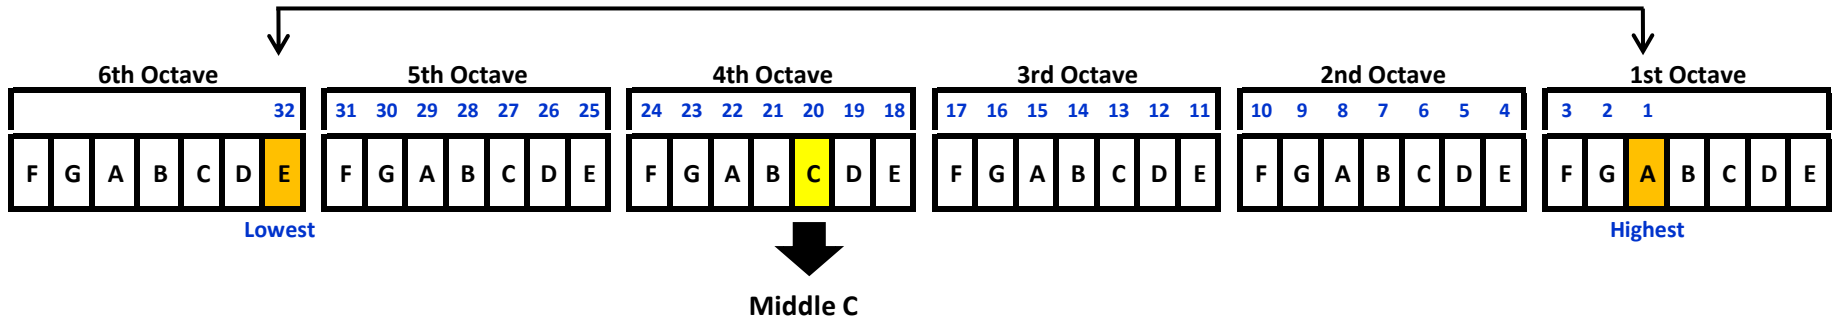

34-String Range (Celtic / Sierra / Catalina / Nova)

30-String Range (Sierra / Axline / Nino / Rental 30 / Nylon 30)

28-String Range (Shanti)

26-String Range (Christina)

25-String Range (Christina)

25-String Range (Avalon / McCall)

22-String Range (Zephyr / Avalon)

Fluorocarbon Strung Triplet Harps:

Ventana 32

36-String Range (Signature / Sierra)

Wire-Strung Triplet Harps:

Luna Wire 35

Exelle II Wire 33

Irish 25 Wire

20 Wire