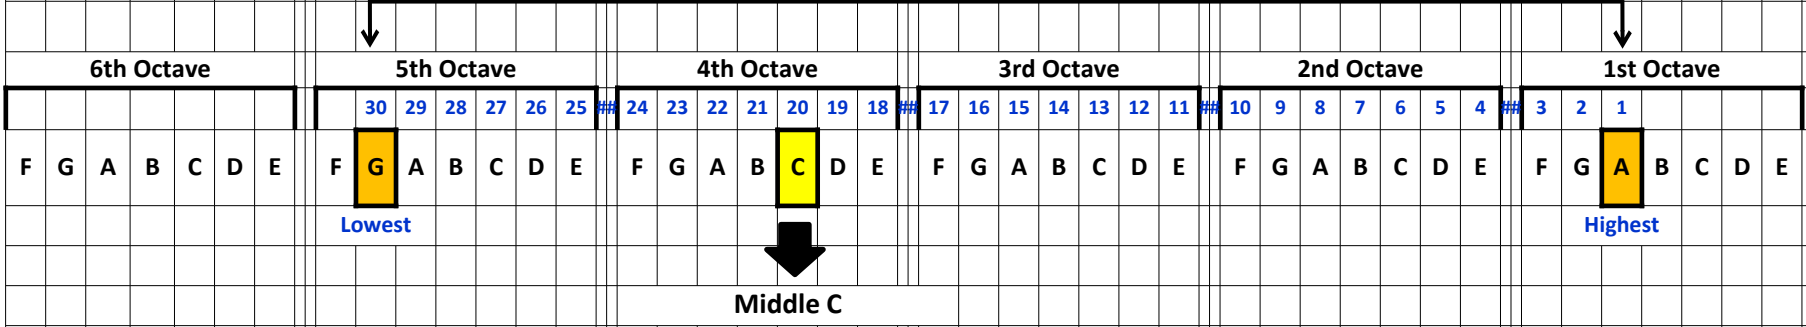

Triplett Harps String Ranges for Nylon Harps

(Numbers in Blue are String Numbers)

38-String Range (Eclipse / Premier)

36-String Range (Signature / Sierra)

34-String Range (Celtic / Sierra / Catalina / Nova)

30-String Range (Sierra / Axline / Nino / Rental 30 / Nylon 30)

28-String Range (Shanti)

26-String Range (Christina)

25-String Range (Christina)

								25	24	23	##	22	21	20	19	18	17	16	##	15	14	13	12	11	10	9	##	8	7	6	5	4	3	2	##	1												
F	G	A	B	C	D	E	F	G	A	B	C	D	E	F	G	A	B	C	D	E	F	G	A	B	C	D	E	F	G	A	B	C	D	E	F	G	A	B	C	D	E	F	G	A	B	C	D	E

Lowest

Middle C

Highest

25-String Range (Avalon / McCall)

6th Octave					5th Octave					4th Octave					3rd Octave					2nd Octave					1st Octave																							
										25	24	23	22	21	20	##	19	18	17	16	15	14	13	##	12	11	10	9	8	7	6	##	5	4	3	2	1											
F	G	A	B	C	D	E	F	G	A	B	C	D	E	F	G	A	B	C	D	E	F	G	A	B	C	D	E	F	G	A	B	C	D	E	F	G	A	B	C	D	E	F	G	A	B	C	D	E