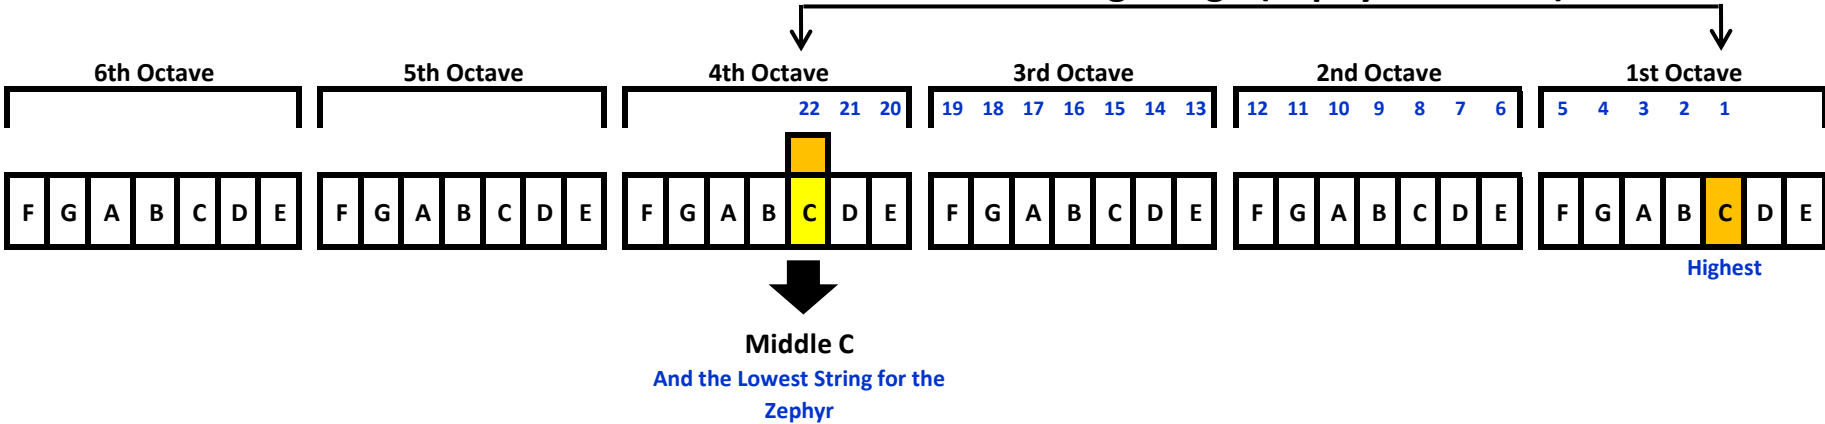

34-String Range (Celtic / Sierra / Catalina / Nova)

30-String Range (Sierra / Axline / Nino / Rental 30 / Nylon 30)

28-String Range (Shanti)

26-String Range (Christina)

25-String Range (Christina)

25-String Range (Avalon / McCall)

22-String Range (Zephyr / Avalon)

Fluorocarbon Strung Triplet Harps:

Ventana 32

36-String Range (Signature / Sierra)

Wire-Strung Triplet Harps:

Luna Wire 35

Exelle II Wire 33

Irish 25 Wire

20 Wire