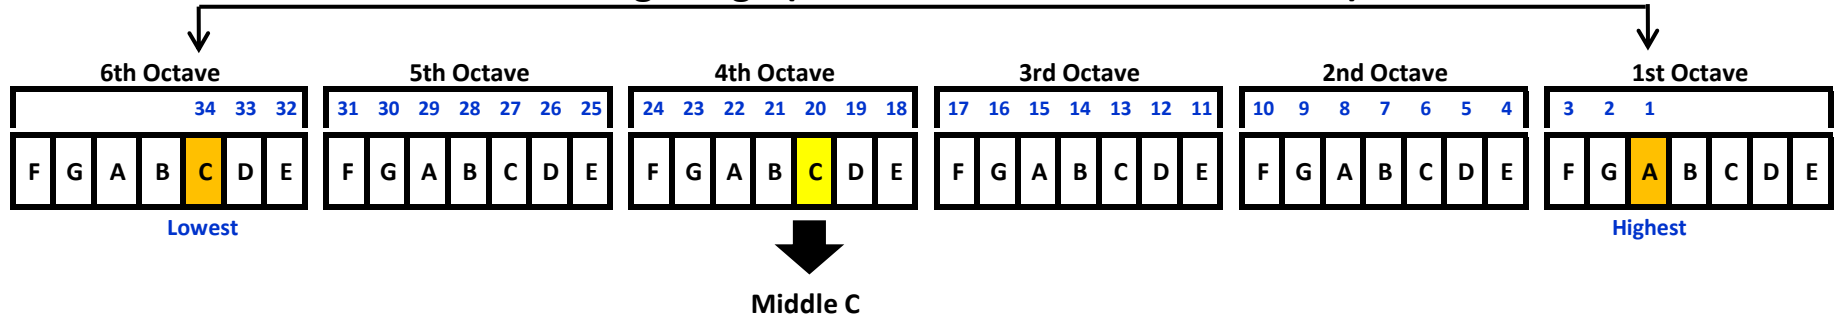

34-String Range (Celtic / Sierra / Catalina / Nova)

30-String Range (Sierra / Axline / Nino / Rental 30 / Nylon 30)

28-String Range (Shanti)

26-String Range (Christina)

25-String Range (Christina)

25-String Range (Avalon / McCall)

22-String Range (Zephyr / Avalon)

Fluorocarbon Strung Triplet Harps:

Ventana 32

36-String Range (Signature / Sierra)

Wire-Strung Triplet Harps:

Luna Wire 35

Exelle II Wire 33

Irish 25 Wire

20 Wire