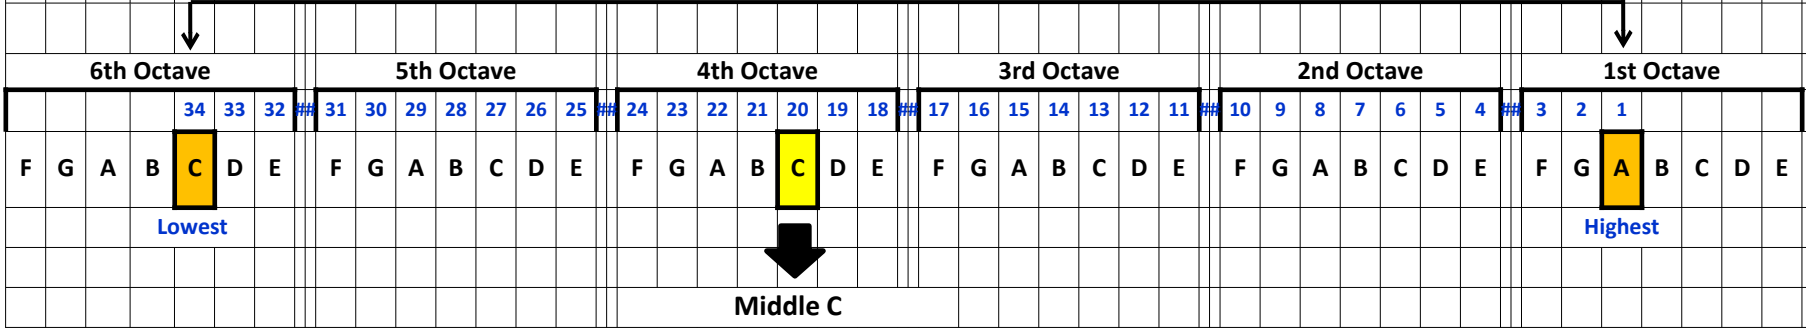

Triplett Harps String Ranges for Nylon Harps

(Numbers in Blue are String Numbers)

38-String Range (Eclipse / Premier)

36-String Range (Signature / Sierra)

34-String Range (Celtic / Sierra / Catalina / Nova)

30-String Range (Sierra / Axline / Nino / Rental 30 / Nylon 30)

28-String Range (Shanti)

26-String Range (Christina)

25-String Range (Christina)

								25	24	23	##	22	21	20	19	18	17	16	##	15	14	13	12	11	10	9	##	8	7	6	5	4	3	2	##	1												
F	G	A	B	C	D	E	F	G	A	B	C	D	E	F	G	A	B	C	D	E	F	G	A	B	C	D	E	F	G	A	B	C	D	E	F	G	A	B	C	D	E	F	G	A	B	C	D	E

Lowest

Middle C

Highest

25-String Range (Avalon / McCall)

6th Octave					5th Octave					4th Octave					3rd Octave					2nd Octave					1st Octave																							
										25	24	23	22	21	20	##	19	18	17	16	15	14	13	##	12	11	10	9	8	7	6	##	5	4	3	2	1											
F	G	A	B	C	D	E	F	G	A	B	C	D	E	F	G	A	B	C	D	E	F	G	A	B	C	D	E	F	G	A	B	C	D	E	F	G	A	B	C	D	E	F	G	A	B	C	D	E