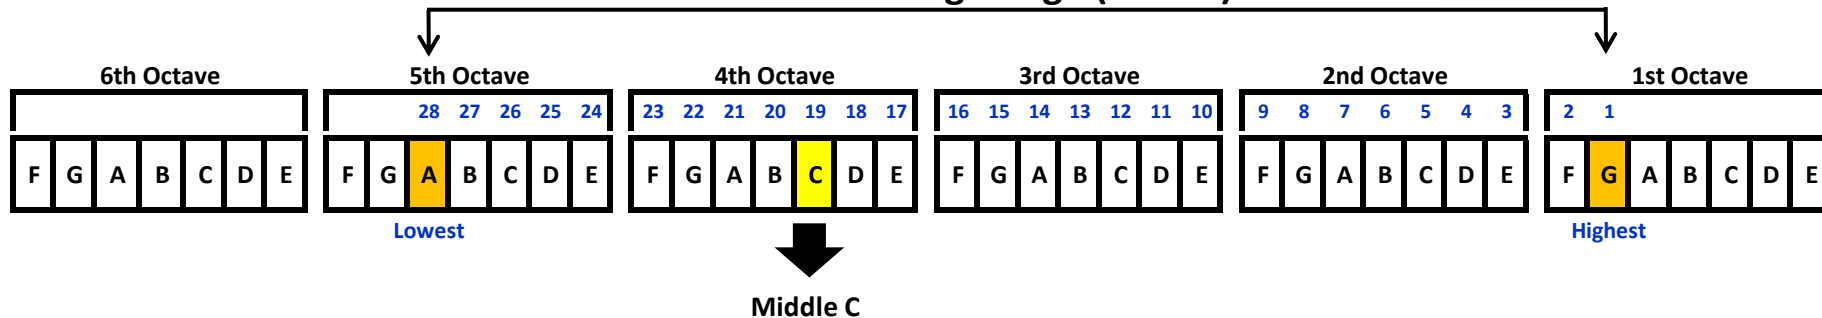

34-String Range (Celtic / Sierra / Catalina / Nova)

30-String Range (Sierra / Axline / Nino / Rental 30 / Nylon 30)

28-String Range (Shanti)

26-String Range (Christina)

25-String Range (Christina)

25-String Range (Avalon / McCall)

22-String Range (Zephyr / Avalon)

Fluorocarbon Strung Triplet Harps:

Ventana 32

36-String Range (Signature / Sierra)

Wire-Strung Triplet Harps:

Luna Wire 35

Exelle II Wire 33

Irish 25 Wire