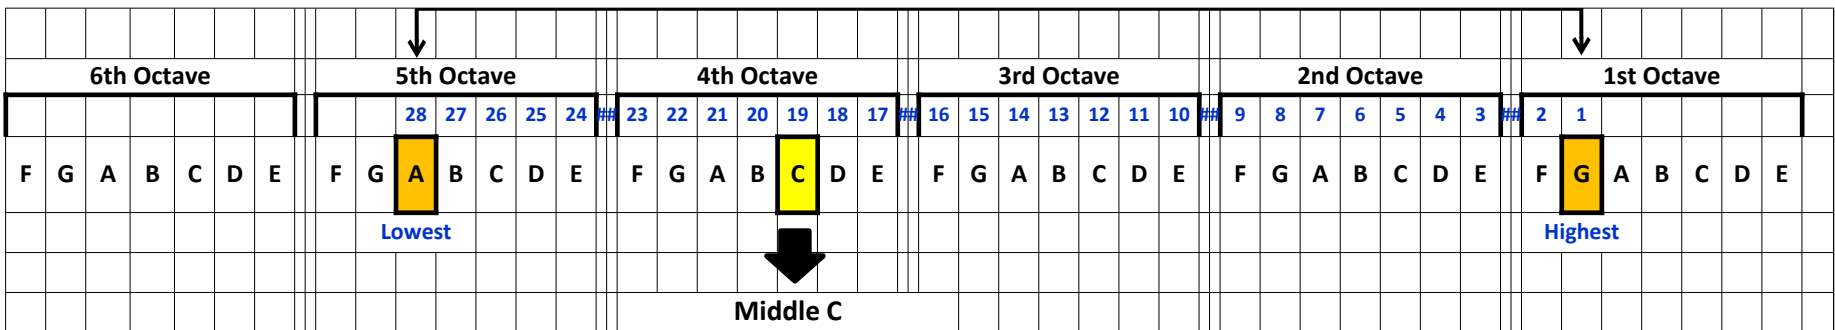

Triplett Harps String Ranges for Nylon Harps

(Numbers in Blue are String Numbers)

38-String Range (Eclipse / Premier)

36-String Range (Signature / Sierra)

34-String Range (Celtic / Sierra / Catalina / Nova)

30-String Range (Sierra / Axline / Nino / Rental 30 / Nylon 30)

28-String Range (Shanti)

26-String Range (Christina)

25-String Range (Christina)

								25	24	23	##	22	21	20	19	18	17	16	##	15	14	13	12	11	10	9	##	8	7	6	5	4	3	2	##	1												
F	G	A	B	C	D	E	F	G	A	B	C	D	E	F	G	A	B	C	D	E	F	G	A	B	C	D	E	F	G	A	B	C	D	E	F	G	A	B	C	D	E	F	G	A	B	C	D	E

Lowest

Middle C

Highest

25-String Range (Avalon / McCall)

6th Octave					5th Octave					4th Octave					3rd Octave					2nd Octave					1st Octave																							
										25	24	23	22	21	20	##	19	18	17	16	15	14	13	##	12	11	10	9	8	7	6	##	5	4	3	2	1											
F	G	A	B	C	D	E	F	G	A	B	C	D	E	F	G	A	B	C	D	E	F	G	A	B	C	D	E	F	G	A	B	C	D	E	F	G	A	B	C	D	E	F	G	A	B	C	D	E