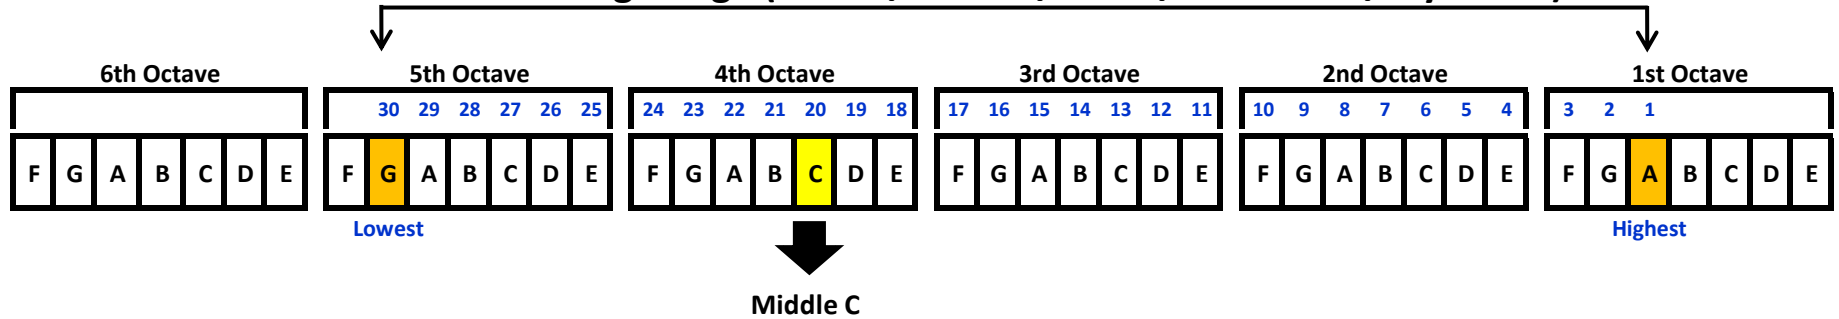

34-String Range (Celtic / Sierra / Catalina / Nova)

30-String Range (Sierra / Axline / Nino / Rental 30 / Nylon 30)

28-String Range (Shanti)

26-String Range (Christina)

25-String Range (Christina)

25-String Range (Avalon / McCall)

22-String Range (Zephyr / Avalon)

Fluorocarbon Strung Triplet Harps:

Ventana 32

36-String Range (Signature / Sierra)

Wire-Strung Triplet Harps:

Luna Wire 35

Exelle II Wire 33

Irish 25 Wire