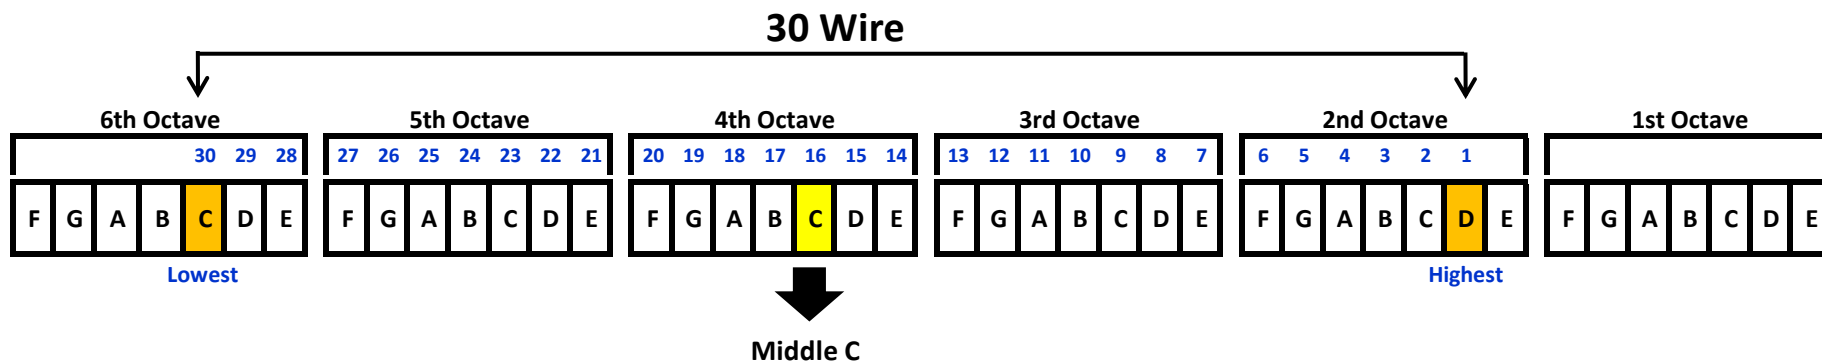

34-String Range (Celtic / Sierra / Catalina / Nova)

30-String Range (Sierra / Axline / Nino / Rental 30 / Nylon 30)

28-String Range (Shanti)

26-String Range (Christina)

25-String Range (Christina)

25-String Range (Avalon / McCall)

22-String Range (Zephyr / Avalon)

Fluorocarbon Strung Triplet Harps:

Ventana 32

36-String Range (Signature / Sierra)

Wire-Strung Triplet Harps:

Luna Wire 35

Exelle II Wire 33

Irish 25 Wire