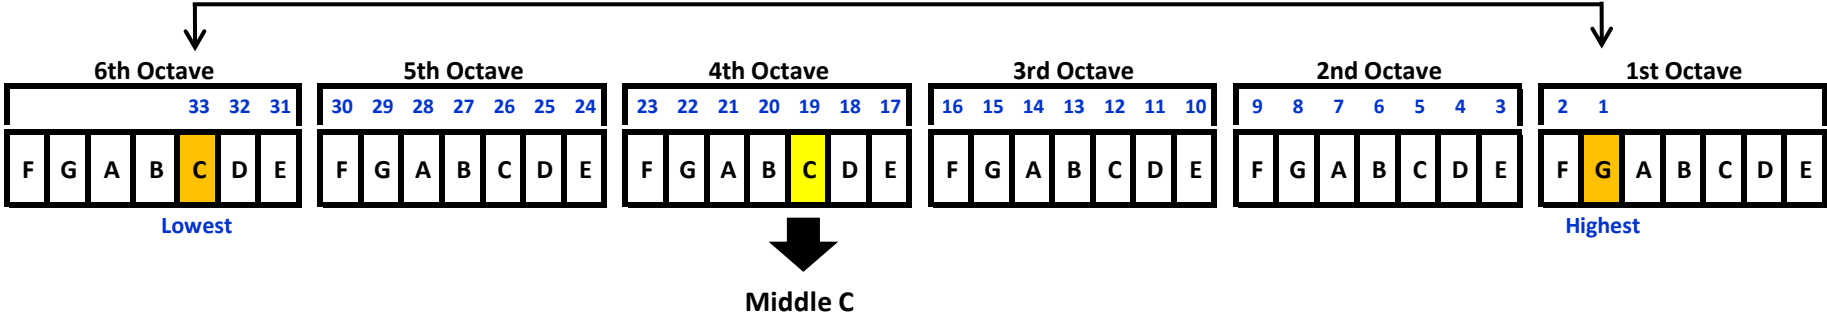

34-String Range (Celtic / Sierra / Catalina / Nova)

30-String Range (Sierra / Axline / Nino / Rental 30 / Nylon 30)

28-String Range (Shanti)

26-String Range (Christina)

25-String Range (Christina)

25-String Range (Avalon / McCall)

22-String Range (Zephyr / Avalon)

Fluorocarbon Strung Triplet Harps:

Ventana 32

36-String Range (Signature / Sierra)

Wire-Strung Triplet Harps:

Luna Wire 35

Exelle II Wire 33

Irish 25 Wire