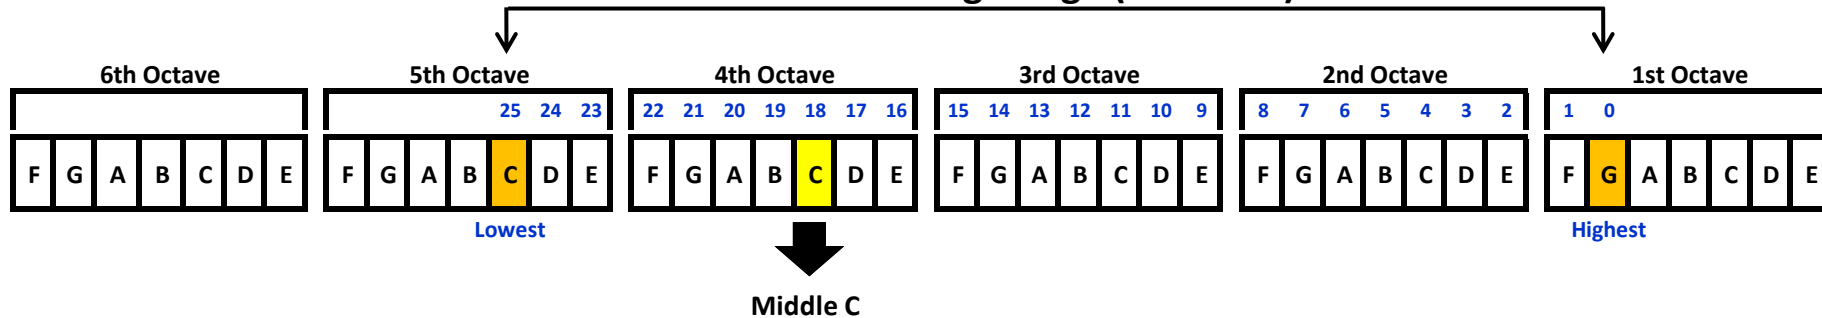

34-String Range (Celtic / Sierra / Catalina / Nova)

30-String Range (Sierra / Axline / Nino / Rental 30 / Nylon 30)

28-String Range (Shanti)

26-String Range (Christina)

25-String Range (Christina)

25-String Range (Avalon / McCall)

22-String Range (Zephyr / Avalon)

Fluorocarbon Strung Triplet Harps:

Ventana 32

36-String Range (Signature / Sierra)

Wire-Strung Triplet Harps:

Luna Wire 35

Exelle II Wire 33

Irish 25 Wire